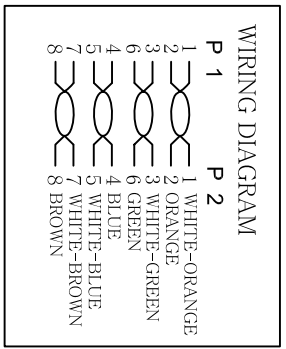

Datenblatt - Fiche technique - Data sheet

21.99.1551

VALUE UTP-Patchkabel konf. Kat. 6, rot, 3,0 m

Cordon VALUE Cat.6 UTP confectionné, rouge, 3,0 m

VALUE UTP Patch Cord, Cat.6, red, 3.0 m

NOTE:

- 100% OPEN SHORT, MISS WIRE TEST
- PRINT BLACK WORD: CAT.6 UTP 24AWG*4P PATCH ISO/IEC 11801 & EN 50173 VERIFIED

MATERIAL LIST

ITEM NO.	LENGTH	XM	COLOR
21.99.0900UR	0.5M	0.5M	Pantone grey 3
21.99.0901UR	1M	1M	Pantone grey 3
21.99.0902UR	2M	2M	Pantone grey 3
21.99.0903UR	3M	3M	Pantone grey 3
21.99.0905UR	5M	5M	Pantone grey 3
21.99.0907UR	7M	7M	Pantone grey 3
21.99.0910UR	10M	10M	Pantone grey 3
21.99.0915UR	15M	15M	Pantone grey 3
21.99.0920UR	20M	20M	Pantone grey 3
21.99.0930UR	30M	30M	Pantone grey 3
21.99.1521UR	0.5M	0.5M	Pantone 200C
21.99.1522UR	0.5M	0.5M	Pantone 1355C
21.99.1523UR	0.5M	0.5M	Pantone 3285C
21.99.1524UR	0.5M	0.5M	Pantone 7462C
21.99.1525UR	0.5M	0.5M	BLACK
21.99.1531UR	1M	1M	Pantone 200C
21.99.1532UR	1M	1M	Pantone 1355C
21.99.1533UR	1M	1M	Pantone 3285C
21.99.1534UR	1M	1M	Pantone 7462C
21.99.1535UR	1M	1M	BLACK

ITEM NO.	LENGTH	XM	COLOR
21.99.1541UR	2M	2M	Pantone 200C
21.99.1542UR	2M	2M	Pantone 1355C
21.99.1543UR	2M	2M	Pantone 3285C
21.99.1544UR	2M	2M	Pantone 7462C
21.99.1545UR	2M	2M	BLACK
21.99.1551UR	3M	3M	Pantone 200C
21.99.1552UR	3M	3M	Pantone 1355C
21.99.1553UR	3M	3M	Pantone 3285C
21.99.1554UR	3M	3M	Pantone 7462C
21.99.1555UR	3M	3M	BLACK
21.99.1561UR	5M	5M	Pantone 200C
21.99.1562UR	5M	5M	Pantone 1355C
21.99.1563UR	5M	5M	Pantone 3285C
21.99.1564UR	5M	5M	Pantone 7462C
21.99.1565UR	5M	5M	BLACK
21.99.1581UR	10M	10M	Pantone 200C
21.99.1582UR	10M	10M	Pantone 1355C
21.99.1583UR	10M	10M	Pantone 3285C
21.99.1584UR	10M	10M	Pantone 7462C
21.99.1585UR	10M	10M	BLACK

NO.	PARTS NAME	SPECIFICATION STANDARD	QTY	REMARK
③	OVER MOLD	PVC COLOR:	2	
②	CONNECTOR	RJ45 8P8C UNSHIELDED GOLD PLATED	2	
①	CABLE	UTP CAT. 6 24AWG 4PAIRS COPPER CLAD ALUMINIUM JACKET:PVC/ OD:5.9±0.2mm	1	