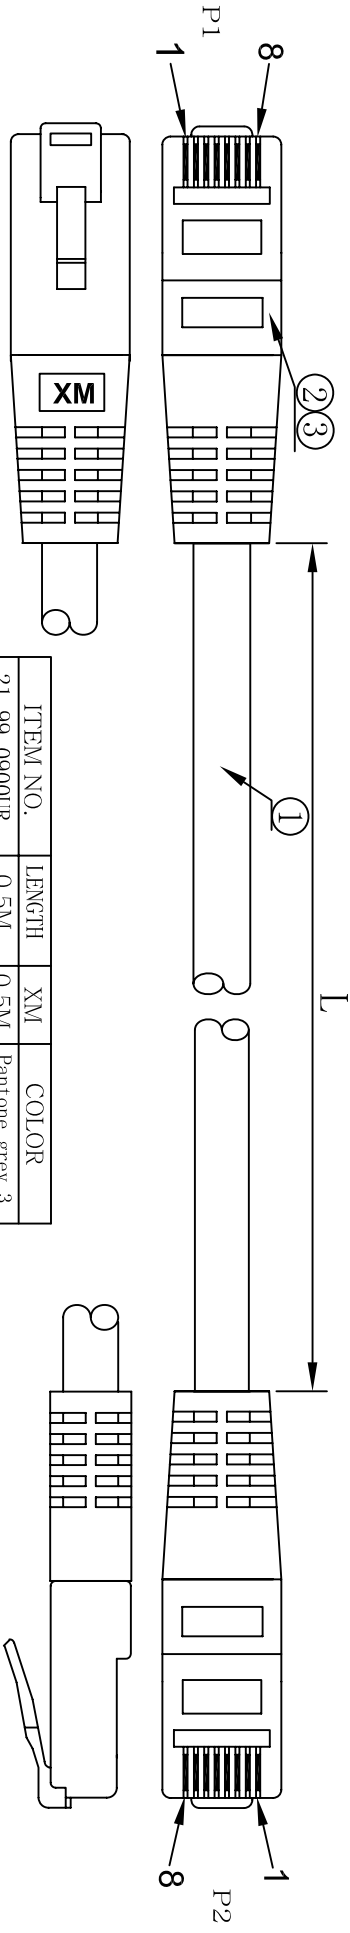

Datenblatt - Fiche technique - Data sheet

21.99.1551

VALUE UTP-Patchkabel konf. Kat. 6, rot, 3,0 m

Cordon VALUE Cat.6 UTP confectionné, rouge, 3,0 m

VALUE UTP Patch Cord, Cat.6, red, 3.0 m

NOTE:

- 100% OPEN SHORT, MISS WIRE TEST
- PRINT BLACK WORD: CAT.6 UTP 24AWG*4P PATCH ISO/IEC 11801 & EN 50173 VERIFIED

MATERIAL LIST

ITEM NO.	LENGTH	XM	COLOR
21.99.0900UR	0.5M	0.5M	Pantone grey 3
21.99.0901UR	1M	1M	Pantone grey 3
21.99.0902UR	2M	2M	Pantone grey 3
21.99.0903UR	3M	3M	Pantone grey 3
21.99.0905UR	5M	5M	Pantone grey 3
21.99.0907UR	7M	7M	Pantone grey 3
21.99.0910UR	10M	10M	Pantone grey 3
21.99.0915UR	15M	15M	Pantone grey 3
21.99.0920UR	20M	20M	Pantone grey 3
21.99.0930UR	30M	30M	Pantone grey 3
21.99.1521UR	0.5M	0.5M	Pantone 200C
21.99.1522UR	0.5M	0.5M	Pantone 1355C
21.99.1523UR	0.5M	0.5M	Pantone 3285C
21.99.1524UR	0.5M	0.5M	Pantone 7462C
21.99.1525UR	0.5M	0.5M	BLACK
21.99.1531UR	1M	1M	Pantone 200C
21.99.1532UR	1M	1M	Pantone 1355C
21.99.1533UR	1M	1M	Pantone 3285C
21.99.1534UR	1M	1M	Pantone 7462C
21.99.1535UR	1M	1M	BLACK

ITEM NO.	LENGTH	XM	COLOR
21.99.1541UR	2M	2M	Pantone 200C
21.99.1542UR	2M	2M	Pantone 1355C
21.99.1543UR	2M	2M	Pantone 3285C
21.99.1544UR	2M	2M	Pantone 7462C
21.99.1545UR	2M	2M	BLACK
21.99.1551UR	3M	3M	Pantone 200C
21.99.1552UR	3M	3M	Pantone 1355C
21.99.1553UR	3M	3M	Pantone 3285C
21.99.1554UR	3M	3M	Pantone 7462C
21.99.1555UR	3M	3M	BLACK
21.99.1561UR	5M	5M	Pantone 200C
21.99.1562UR	5M	5M	Pantone 1355C
21.99.1563UR	5M	5M	Pantone 3285C
21.99.1564UR	5M	5M	Pantone 7462C
21.99.1565UR	5M	5M	BLACK
21.99.1581UR	10M	10M	Pantone 200C
21.99.1582UR	10M	10M	Pantone 1355C
21.99.1583UR	10M	10M	Pantone 3285C
21.99.1584UR	10M	10M	Pantone 7462C
21.99.1585UR	10M	10M	BLACK

NO.	PARTS NAME	SPECIFICATION STANDARD	QTY	REMARK
③	OVER MOLD	PVC COLOR:	2	
②	CONNECTOR	RJ45 8P8C UNSHIELDED GOLD PLATED	2	
①	CABLE	UTP CAT. 6 24AWG 4PAIRS COPPER CLAD ALUMINIUM JACKET:PVC/ OD:5.9±0.2mm	1	